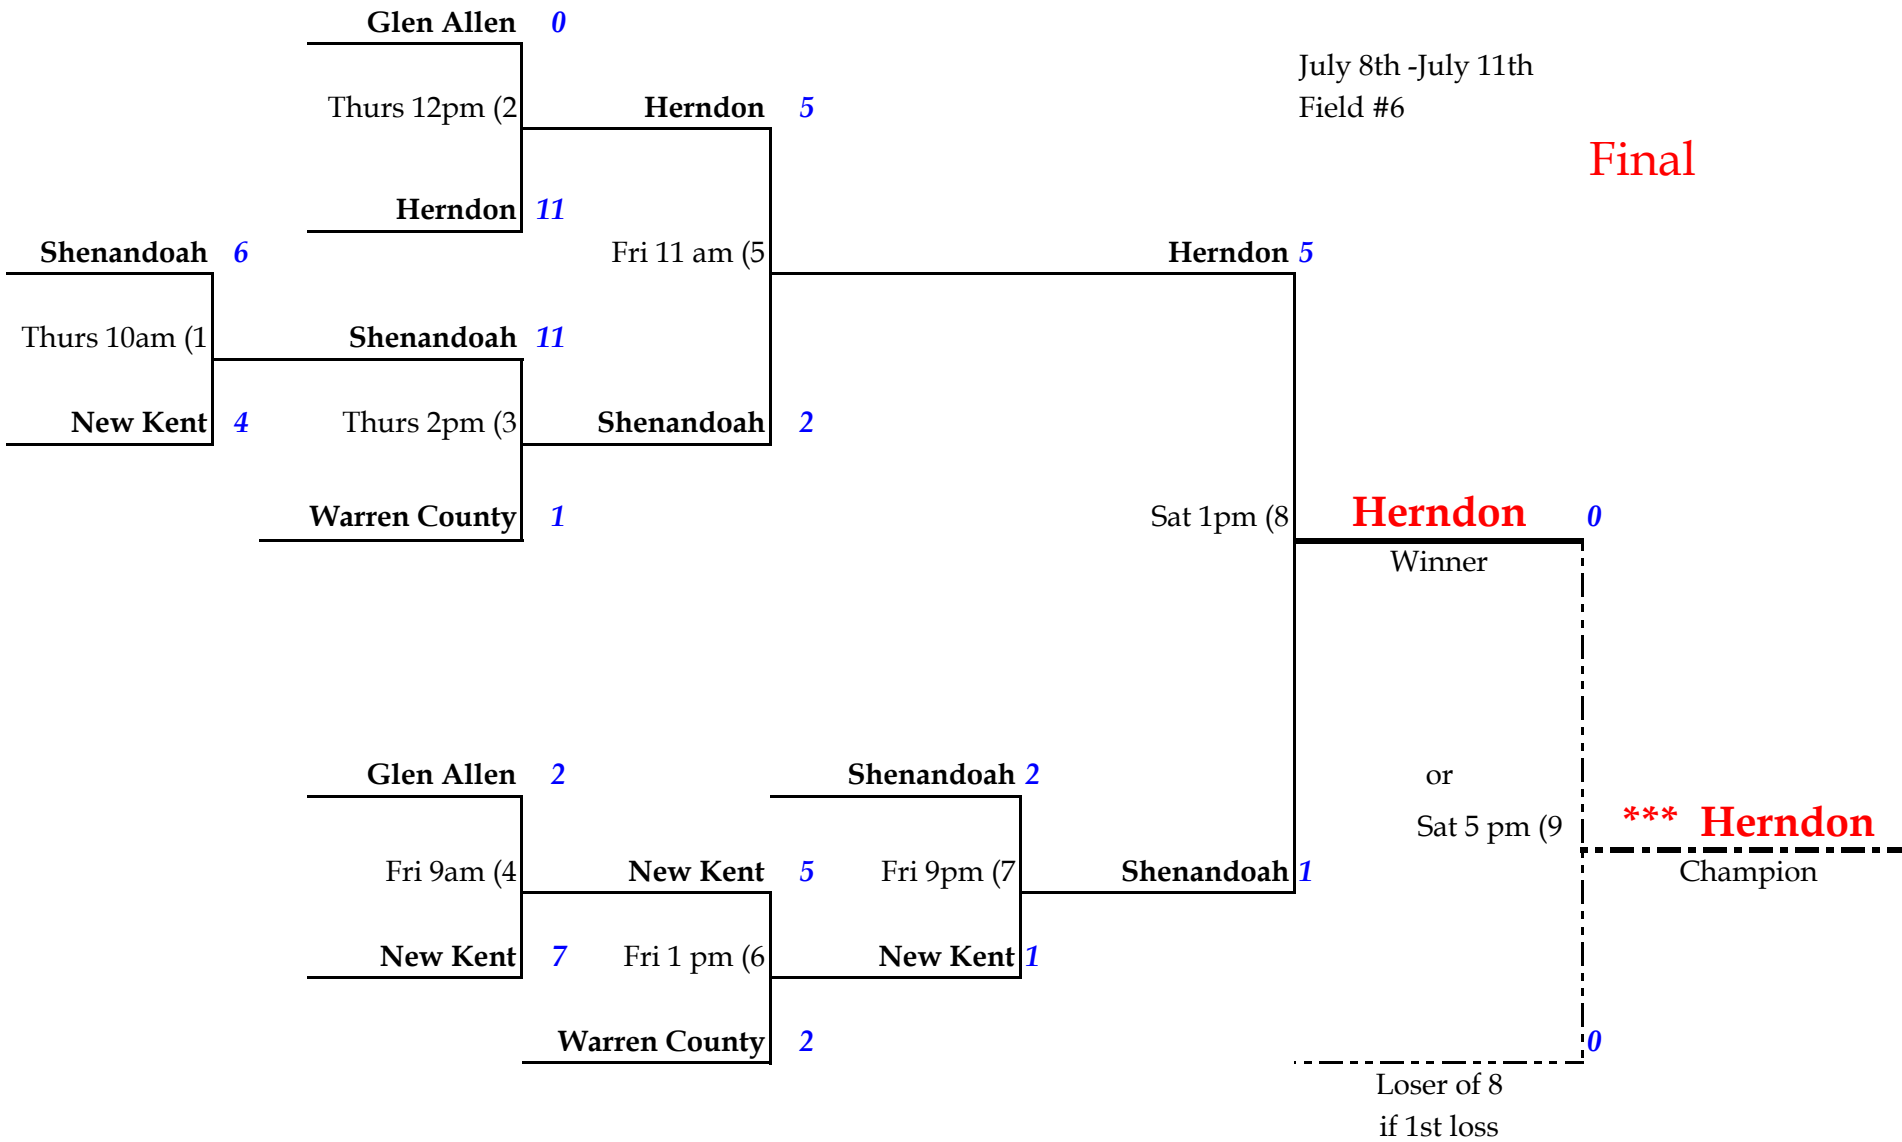

5-Team Double Elimination Bracket
2010 State Softball
16u

Be at the Field 90 minute prior to First Game to Check in

*** Va State Champ goes to the World Series