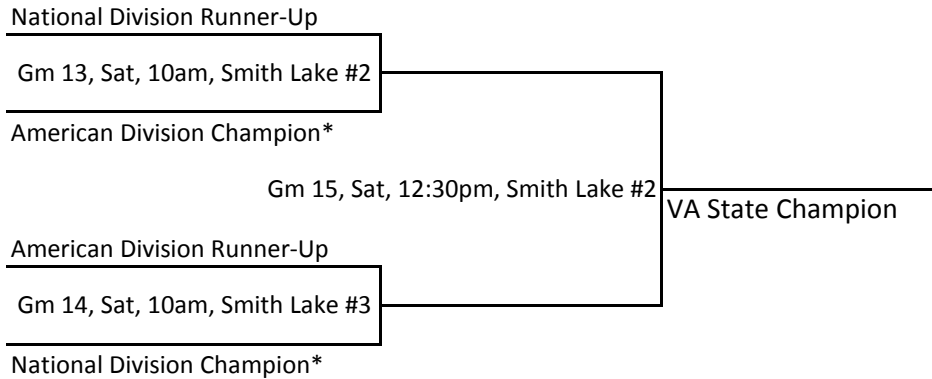

Pool Play Brackets
14U Babe Ruth Softball
State Tournament
2011

8 TEAM POOL PLAY FORMAT

<u>American</u>		<u>National</u>	
Team A1	Shenandoah	Team N1	Herndon
Team A2	Manassas	Team N2	W. Loudon
Team A3	Stafford	Team N3	Skyline
Team A4	Warren County	Team N4	Leesburg

Game #	Date	Time	Visitor	Home	Field
1	Thur, 7/7/11	1pm	Shenandoah (A1)	Stafford (A3)	Smith Lake #2
2	Thur, 7/7/11	1pm	Herndon (N1)	Skyline (N3)	Smith Lake #3
3	Thur, 7/7/11	3:30pm	Manassas (A2)	Warren County (A4)	Smith Lake #2
4	Thur, 7/7/11	3:30pm	W. Loudon (N2)	Leesburg (N4)	Smith Lake #3
5	Thur, 7/7/11	6pm	Warren County (A4)	Shenandoah (A1)	Smith Lake #2
6	Thur, 7/7/11	6pm	Leesburg (N4)	Herndon (N1)	Smith Lake #3
7	Fri, 7/8/11	1pm	Stafford (A3)	Manassas (A2)	Smith Lake #2
8	Fri, 7/8/11	1pm	Skyline (N3)	W. Loudon (N2)	Smith Lake #3
9	Fri, 7/8/11	3:30pm	Shenandoah (A1)	Manassas (A2)	Smith Lake #2
10	Fri, 7/8/11	3:30pm	Herndon (N1)	W. Loudon (N2)	Smith Lake #3
11	Fri, 7/8/11	6pm	Stafford (A3)	Warren County (A4)	Smith Lake #2
12	Fri, 7/8/11	6pm	Skyline (N3)	Leesburg (N4)	Smith Lake #3

Championship Round

* Denotes Home team; Home team for Championship game determined by coin flip